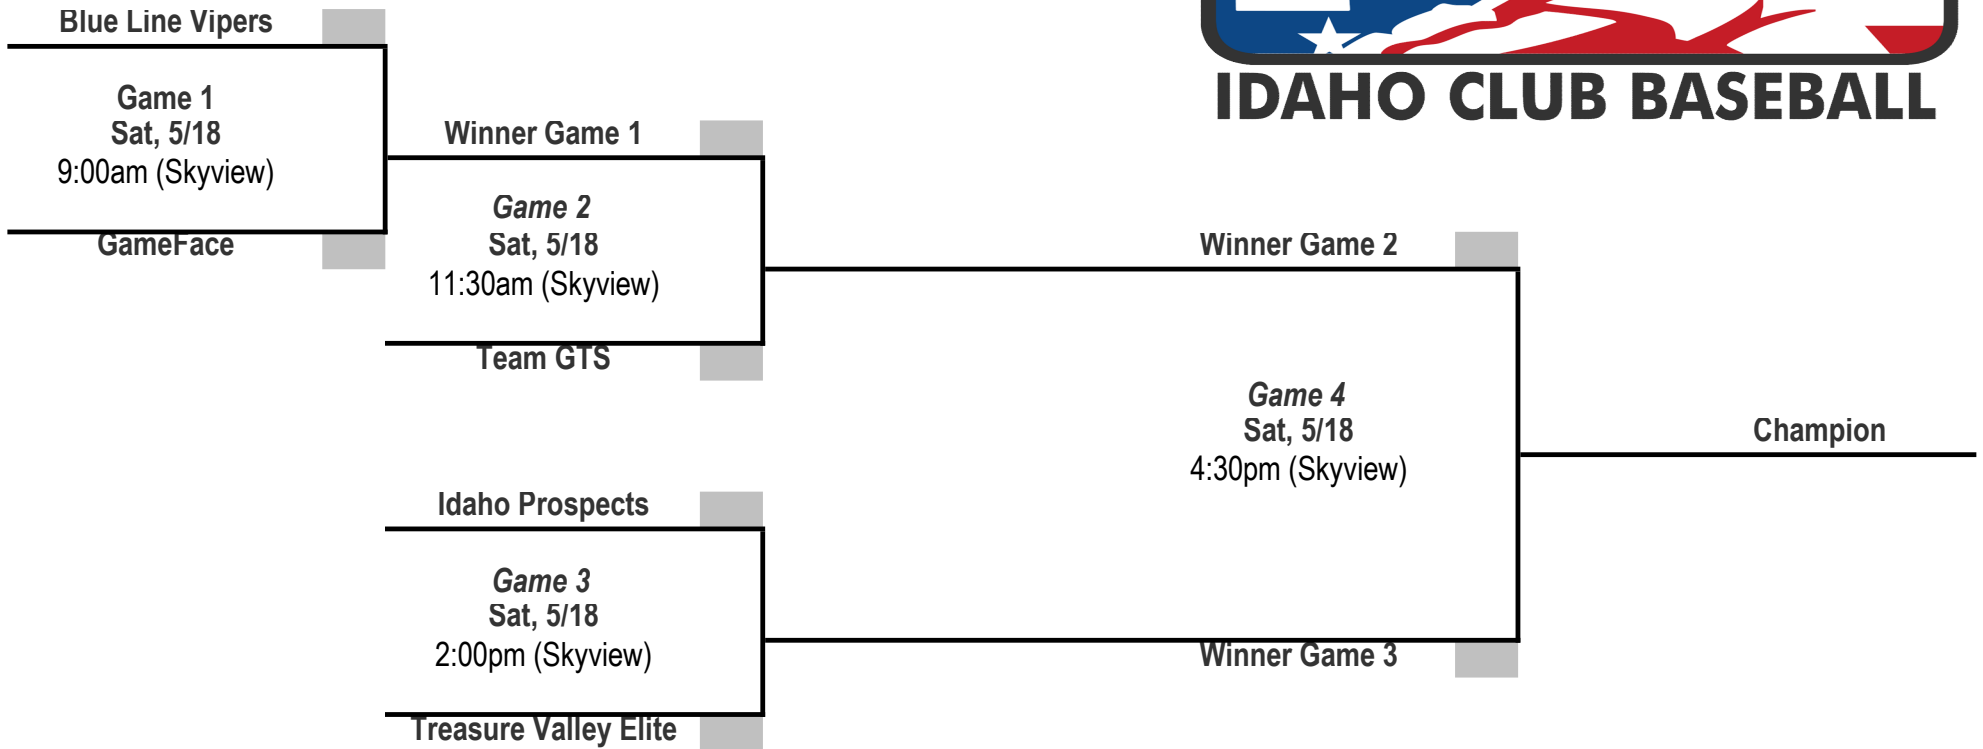

# 5 TEAM SINGLE ELIMINATION TOURNAMENT

\* No New Inning after 2:15hrs. No time limit in Championship Game.

**LIVE VIDEO SKYVIEW FIELD: [www.IdahoClubBaseball.com](http://www.IdahoClubBaseball.com)**

Teams
Team GTS
Treasure Valley Elite
Idaho Prospects
Blue Line Vipers
GameFace

Tournament Director
Casey Daniels - casey.gtsbaseball@gmail.com - 208.941.1919

Tournament Location
Field #1 - Skyview Park - 1020 Blakeslee Dr, Nampa, ID 83686
Field #2 - Hunter's Creek Sports Park - 1500 N Star Rd, Star, ID 83669