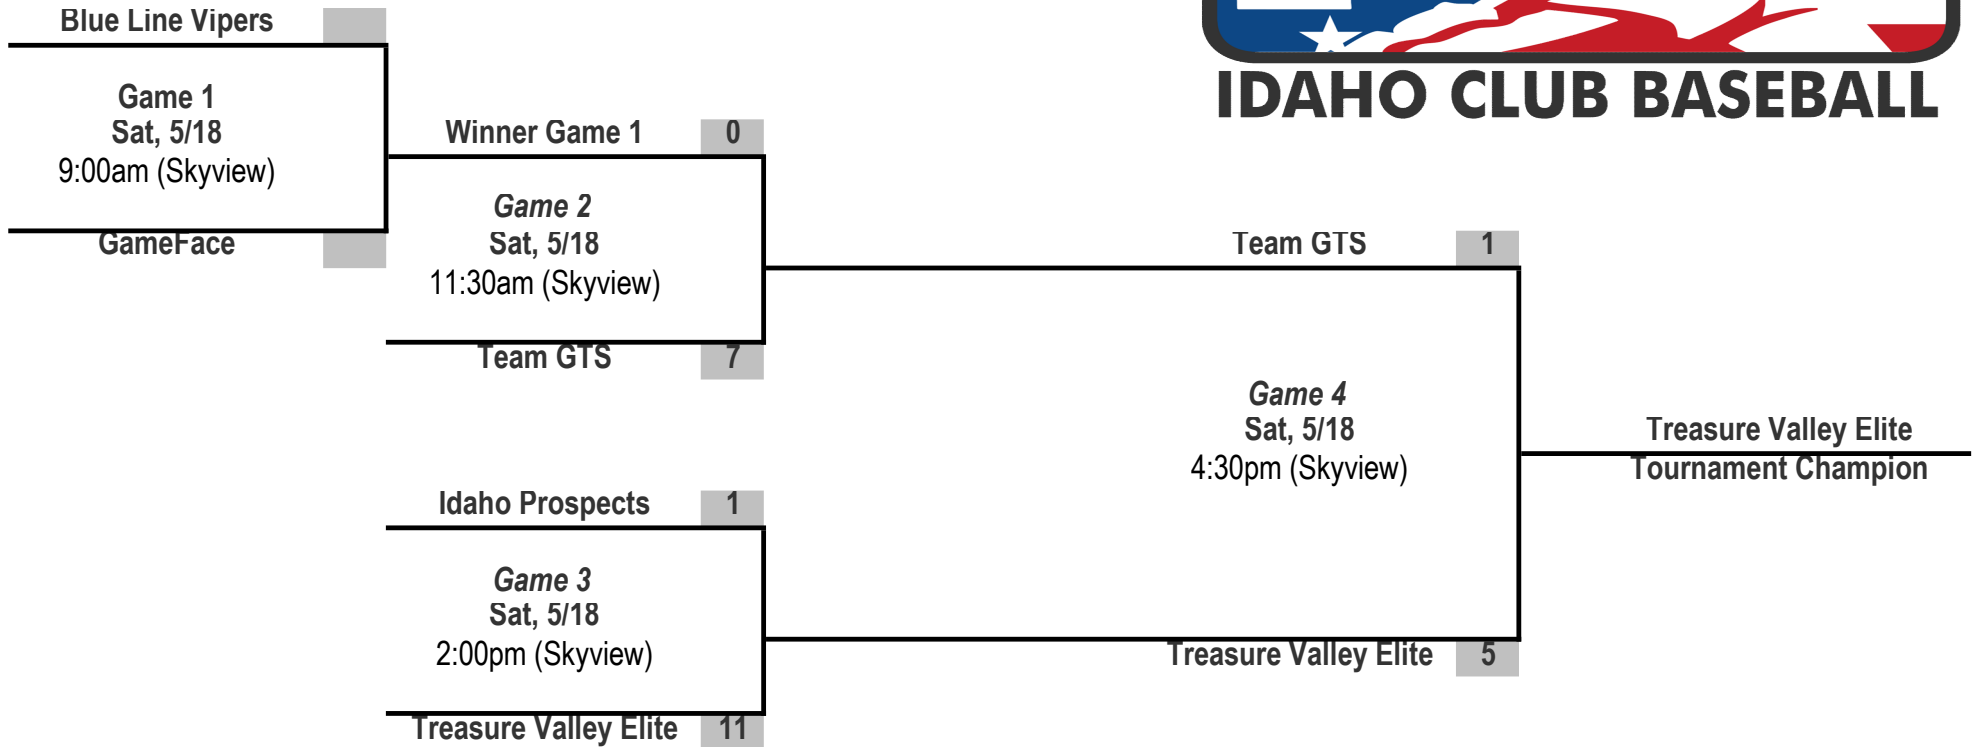

5 TEAM SINGLE ELIMINATION TOURNAMENT

*** No New Inning after 2:15hrs. No time limit in Championship Game.**

LIVE VIDEO SKYVIEW FIELD: www.IdahoClubBaseball.com

Teams
Team GTS
Treasure Valley Elite
Idaho Prospects
Blue Line Vipers
GameFace

Tournament Director
Casey Daniels - casey.gtsbaseball@gmail.com - 208.941.1919

Tournament Location
Field #1 - Skyview Park - 1020 Blakeslee Dr, Nampa, ID 83686
Field #2 - Hunter's Creek Sports Park - 1500 N Star Rd, Star, ID 83669