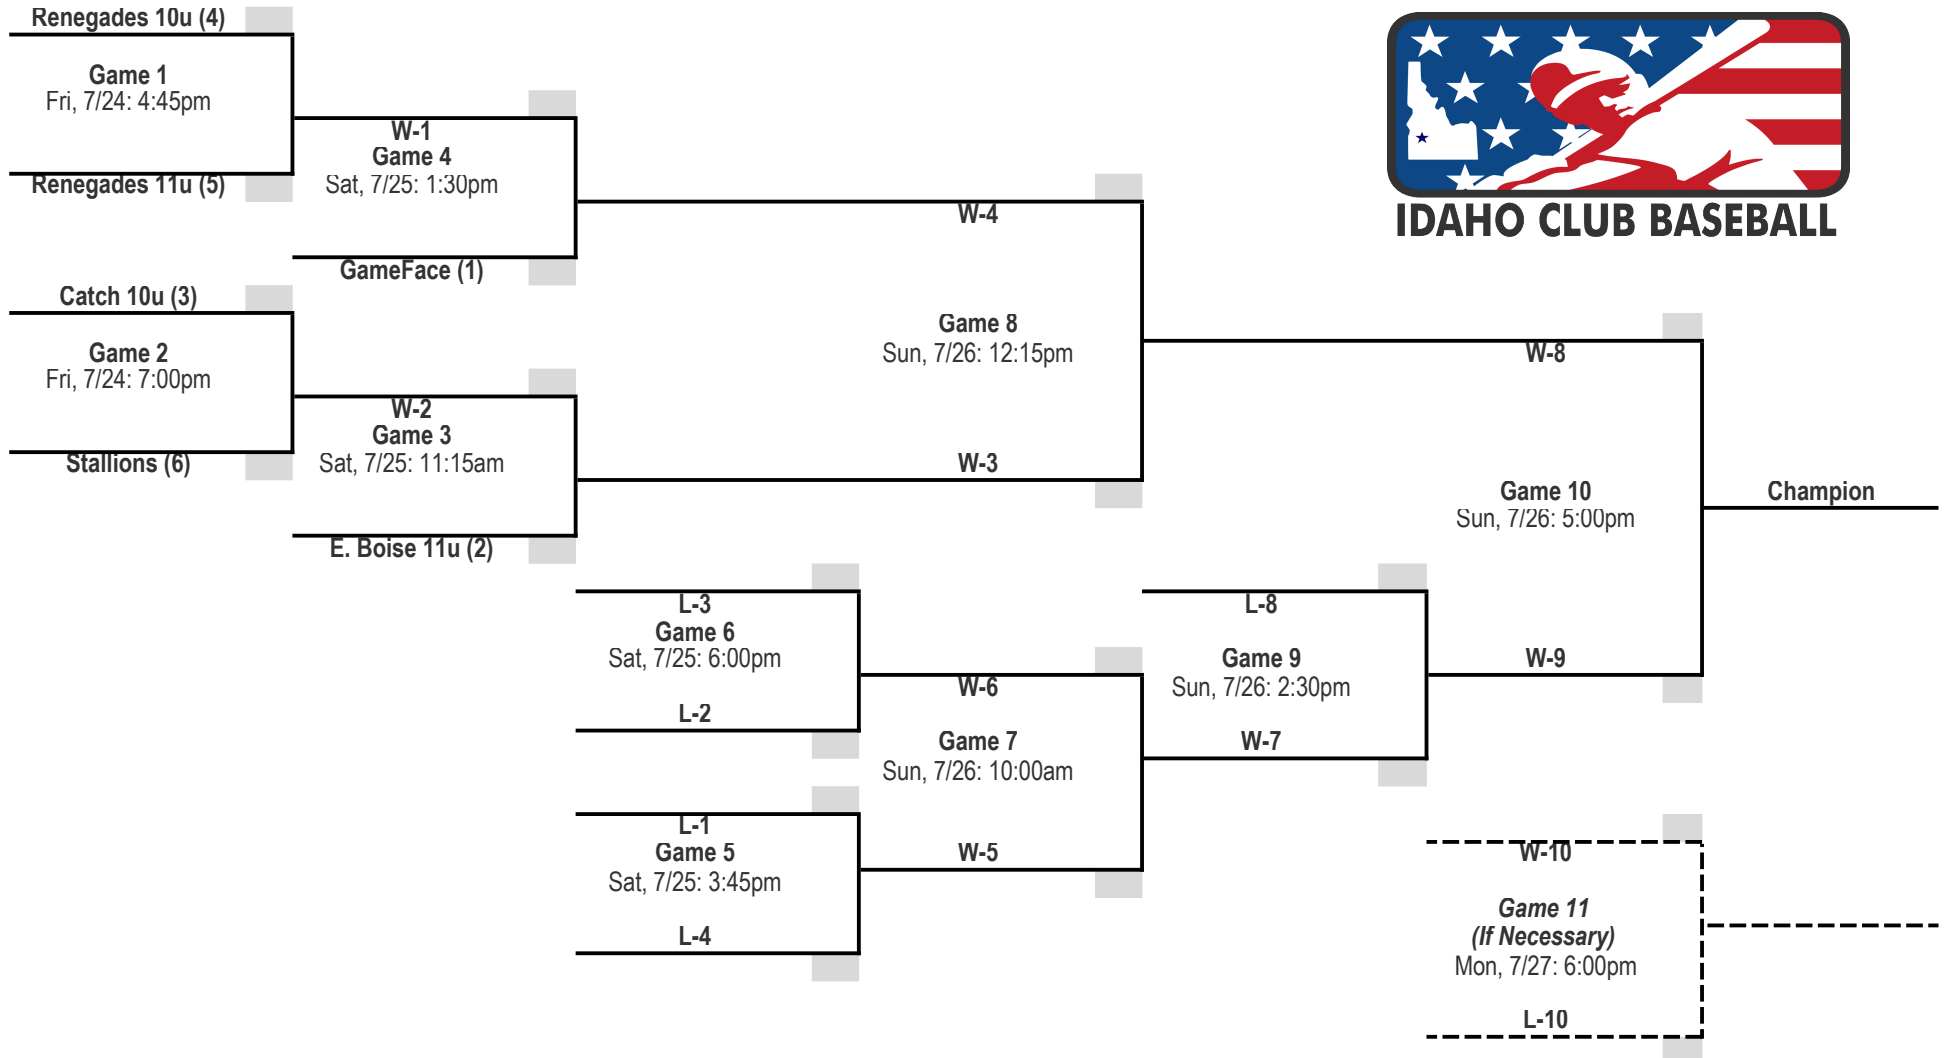

IDAHO CLUB BASEBALL - END OF SEASON TOURNAMENT
11U DIVISION - 6 TEAM DOUBLE ELIMINATION
MIDWAY PARK 11U Field - 14309 Midway Rd, Nampa, ID 83651

IDAHO CLUB BASEBALL

Teams
GameFace (1)
E. Boise 11u (2)
Catch 10u (3)
Renegades 10u (4)
Renegades 11u (5)
Stallions (6)